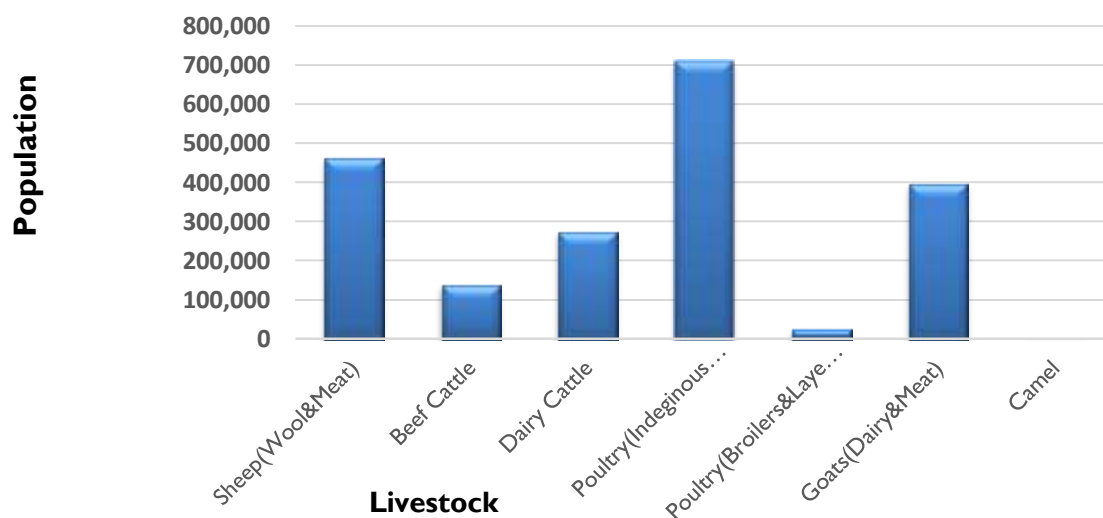

Priority value chains (Monetary value levels %)

Priority value chains and the % production by volume

The agricultural calendar in Elgeyo Marakwet County was dominated by four priority crops, which together accounted for the highest share of agricultural production by volume during the year. Source: (County Department of Agriculture and Livestock, 2024)

Elgeyo Marakwet County Agricultural Enterprise Factsheet | 2025

Contribution of women in agricultural labor

This graph highlights the critical role women play in agricultural labour within Elgeyo Marakwet County. It showcases their involvement across various farming activities, reflecting their contribution to household food security, value addition, and overall agricultural productivity.

Contribution of men in agricultural labor

The graph presents the participation of men in agricultural labour, illustrating their dominant role in key farming activities such as land preparation, livestock management, and decision-making processes that influence agricultural production and resource allocation.

The distribution of livestock within the county, 2024

The chart shows the distribution of livestock populations by type in 2024. Poultry (indigenous chicken) accounts for the largest share at 709,605, followed by sheep at 461,423 and goats at 395,641. Dairy cattle (273,375) outnumber beef cattle (137,202), while poultry broilers and layers remain relatively few at 24,506. Camels have a very small population of just 563.