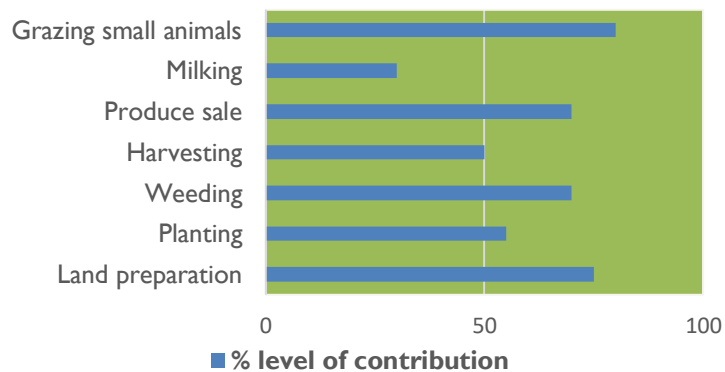

Priority value chains (Monetary value levels %)

Priority value chains and the % production by volume

The agricultural calendar in Elgeyo Marakwet County was dominated by four priority crops, which together accounted for the highest share of agricultural production by volume during the year. Source: (County Department of Agriculture and Livestock, 2024)

Elgeyo Marakwet County Agricultural Enterprise Factsheet | 2025

Contribution of women in agricultural labor

This graph highlights the critical role women play in agricultural labour within Elgeyo Marakwet County. It showcases their involvement across various farming activities, reflecting their contribution to household food security, value addition, and overall agricultural productivity.

Contribution of men in agricultural labor

The graph presents the participation of men in agricultural labour, illustrating their dominant role in key farming activities such as land preparation, livestock management, and decision-making processes that influence agricultural production and resource allocation.

The distribution of livestock within the county, 2024

The chart shows the distribution of livestock populations by type in 2024. Poultry (indigenous chicken) accounts for the largest share at 709,605, followed by sheep at 461,423 and goats at 395,641. Dairy cattle (273,375) outnumber beef cattle (137,202), while poultry broilers and layers remain relatively few at 24,506. Camels have a very small population of just 563.