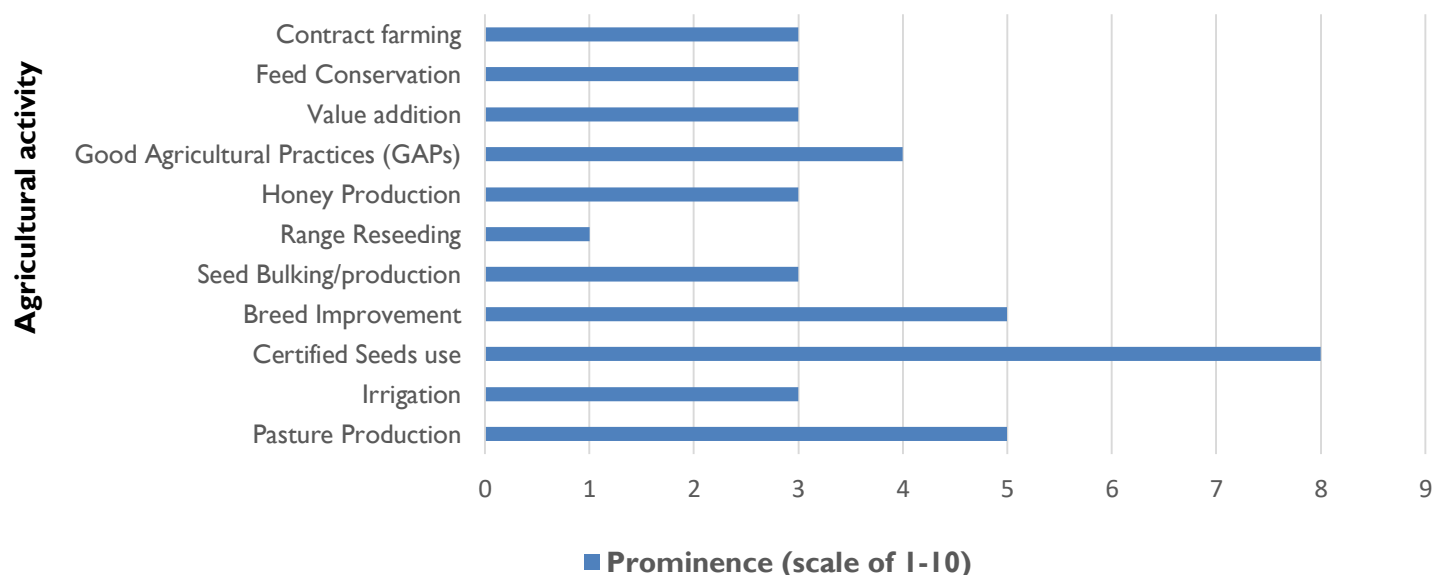

The distribution of livestock within the county, 2024

The chart shows the distribution of livestock populations by type in 2024. Poultry (indigenous chicken) accounts for the largest share at 709,605, followed by sheep at 461,423 and goats at 395,641. Dairy cattle (273,375) outnumber beef cattle (137,202), while poultry broilers and layers remain relatively few at 24,506. Camels have a very small population of just 563.

Gender participation in key agricultural sectors in Elgeyo Marakwet county by %

The chart highlights participation across agricultural value-chain activities by gender and age. Men dominate most sectors, particularly Leadership & Policy, Livestock Farming, and Crop Production. Women's involvement is moderate overall but peaks in Value Addition. Youth participation is consistently the lowest across all categories, with limited engagement in agribusiness and production.

Elgeyo Marakwet County Agricultural Enterprise Factsheet | 2025

Agricultural practices prominence

The graph outlines the most widely adopted agricultural practices in the county, indicating the extent to which farmers are embracing different techniques. It provides insight into prevailing farming methods and the level of adoption of climate-smart and sustainable practices.