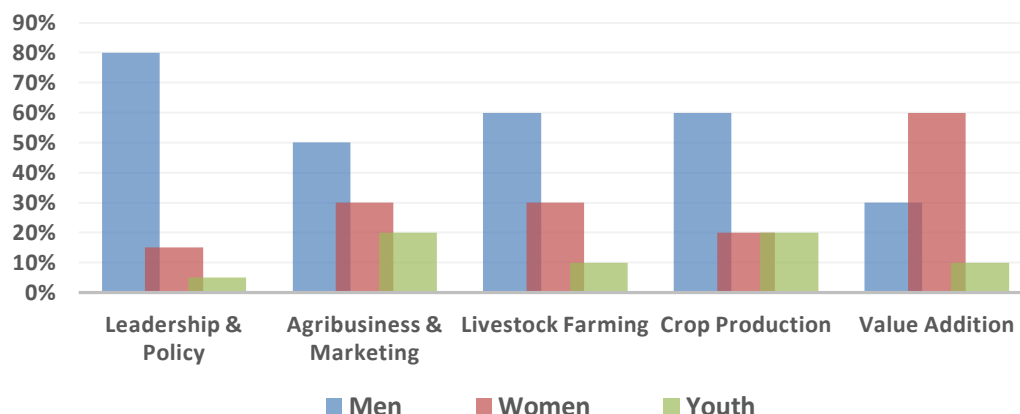

Elgeyo Marakwet County Agricultural Enterprise Factsheet | 2025

Contribution of women in agricultural labor

This graph highlights the critical role women play in agricultural labour within Elgeyo Marakwet County. It showcases their involvement across various farming activities, reflecting their contribution to household food security, value addition, and overall agricultural productivity.

Contribution of men in agricultural labor

The graph presents the participation of men in agricultural labour, illustrating their dominant role in key farming activities such as land preparation, livestock management, and decision-making processes that influence agricultural production and resource allocation.

The distribution of livestock within the county, 2024

The chart shows the distribution of livestock populations by type in 2024. Poultry (indigenous chicken) accounts for the largest share at 709,605, followed by sheep at 461,423 and goats at 395,641. Dairy cattle (273,375) outnumber beef cattle (137,202), while poultry broilers and layers remain relatively few at 24,506. Camels have a very small population of just 563.

Gender participation in key agricultural sectors in Elgeyo Marakwet county by %

The chart highlights participation across agricultural value-chain activities by gender and age. Men dominate most sectors, particularly Leadership & Policy, Livestock Farming, and Crop Production. Women's involvement is moderate overall but peaks in Value Addition. Youth participation is consistently the lowest across all categories, with limited engagement in agribusiness and production.