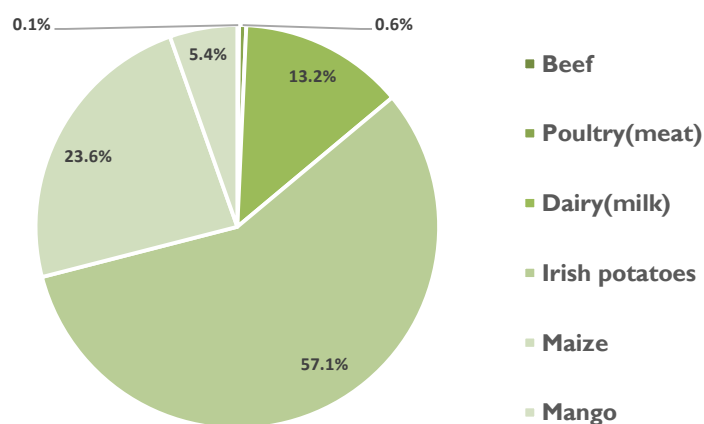

Elgeyo Marakwet County Agricultural Enterprise Factsheet | 2025

This factsheet provides valuable insights into how various agricultural enterprises in Elgeyo Marakwet County are responding to the impacts of climate change. It highlights the suitability of different farming systems, shifts in agricultural enterprises, and the adoption of climate-smart farming methods. Additionally, the factsheet outlines key climate change risks affecting the county's agriculture and presents recommended adaptive farming practices to enhance resilience and sustainability.

Priority value chains (Monetary value levels %)

Priority value chains and the % production by volume

The agricultural calendar in Elgeyo Marakwet County was dominated by four priority crops, which together accounted for the highest share of agricultural production by volume during the year. Source: (County Department of Agriculture and Livestock, 2024)

Elgeyo Marakwet County Agricultural Enterprise Factsheet | 2025

Contribution of women in agricultural labor

This graph highlights the critical role women play in agricultural labour within Elgeyo Marakwet County. It showcases their involvement across various farming activities, reflecting their contribution to household food security, value addition, and overall agricultural productivity.

The distribution of livestock within the county, 2024

The chart shows the distribution of livestock populations by type in 2024. Poultry (indigenous chicken) accounts for the largest share at 709,605, followed by sheep at 461,423 and goats at 395,641. Dairy cattle (273,375) outnumber beef cattle (137,202), while poultry broilers and layers remain relatively few at 24,506. Camels have a very small population of just 563.