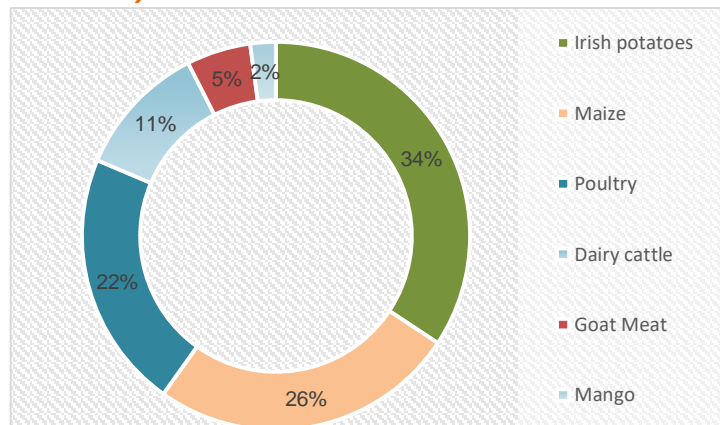

Elgeyo Marakwet County Agricultural Enterprise Factsheet | 2025

This factsheet provides valuable insights into how various agricultural enterprises in Elgeyo Marakwet County are responding to the impacts of climate change. It highlights the suitability of different farming systems, shifts in agricultural enterprises, and the adoption of climate-smart farming methods. Additionally, the factsheet outlines key climate change risks affecting the county's agriculture and presents recommended adaptive farming practices to enhance resilience and sustainability.

Priority value chains (Monetary value levels %)

Priority value chains and the % production by volume

The agricultural calendar in Elgeyo Marakwet County was dominated by four priority crops, which together accounted for the highest share of agricultural production by volume during the year. Source: (County Department of Agriculture and Livestock, 2024)

The distribution of livestock within the county, 2024

The chart shows the distribution of livestock populations by type in 2024. Poultry (indigenous chicken) accounts for the largest share at 709,605, followed by sheep at 461,423 and goats at 395,641. Dairy cattle (273,375) outnumber beef cattle (137,202), while poultry broilers and layers remain relatively few at 24,506. Camels have a very small population of just 563.