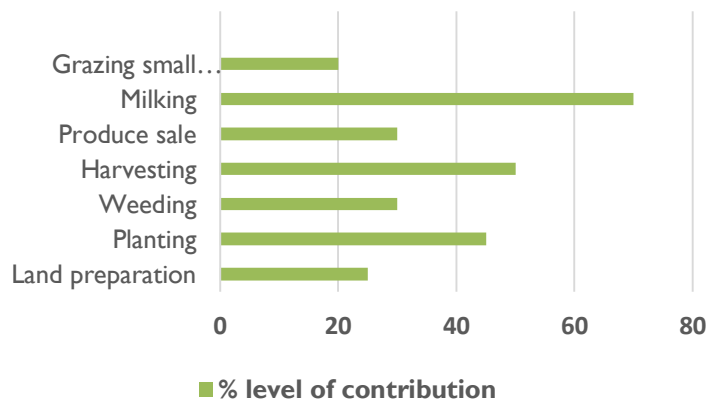

Priority value chains (Monetary value levels %)

Priority value chains and the % production by volume

The agricultural calendar in Elgeyo Marakwet County was dominated by four priority crops, which together accounted for the highest share of agricultural production by volume during the year. Source: (County Department of Agriculture and Livestock, 2024)

Climate trend

Elgeyo Marakwet County receives an average rainfall ranging between 400mm to 900mm annually, distributed in two seasons March to August (Long rains) and September to November (Short rains).

Elgeyo Marakwet County Agricultural Enterprise Factsheet | 2025

Contribution of women in agricultural labor

This graph highlights the critical role women play in agricultural labour within Elgeyo Marakwet County. It showcases their involvement across various farming activities, reflecting their contribution to household food security, value addition, and overall agricultural productivity.

Contribution of men in agricultural labor

The graph presents the participation of men in agricultural labour, illustrating their dominant role in key farming activities such as land preparation, livestock management, and decision-making processes that influence agricultural production and resource allocation.