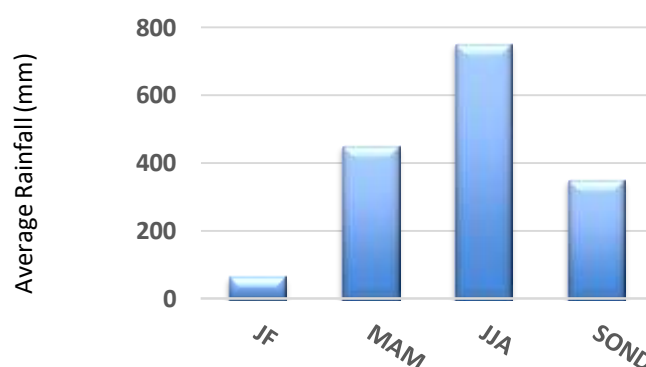

Priority value chains (Monetary value levels %)

Priority value chains and the % production by volume

The agricultural calendar in Elgeyo Marakwet County was dominated by four priority crops, which together accounted for the highest share of agricultural production by volume during the year. Source: (County Department of Agriculture and Livestock, 2024)

Climate trend

Elgeyo Marakwet County receives an average rainfall ranging between 400mm to 900mm annually, distributed in two seasons March to August (Long rains) and September to November (Short rains).

Elgeyo Marakwet County Agricultural Enterprise Factsheet | 2025

Contribution of women in agricultural labor

This graph highlights the critical role women play in agricultural labour within Elgeyo Marakwet County. It showcases their involvement across various farming activities, reflecting their contribution to household food security, value addition, and overall agricultural productivity.