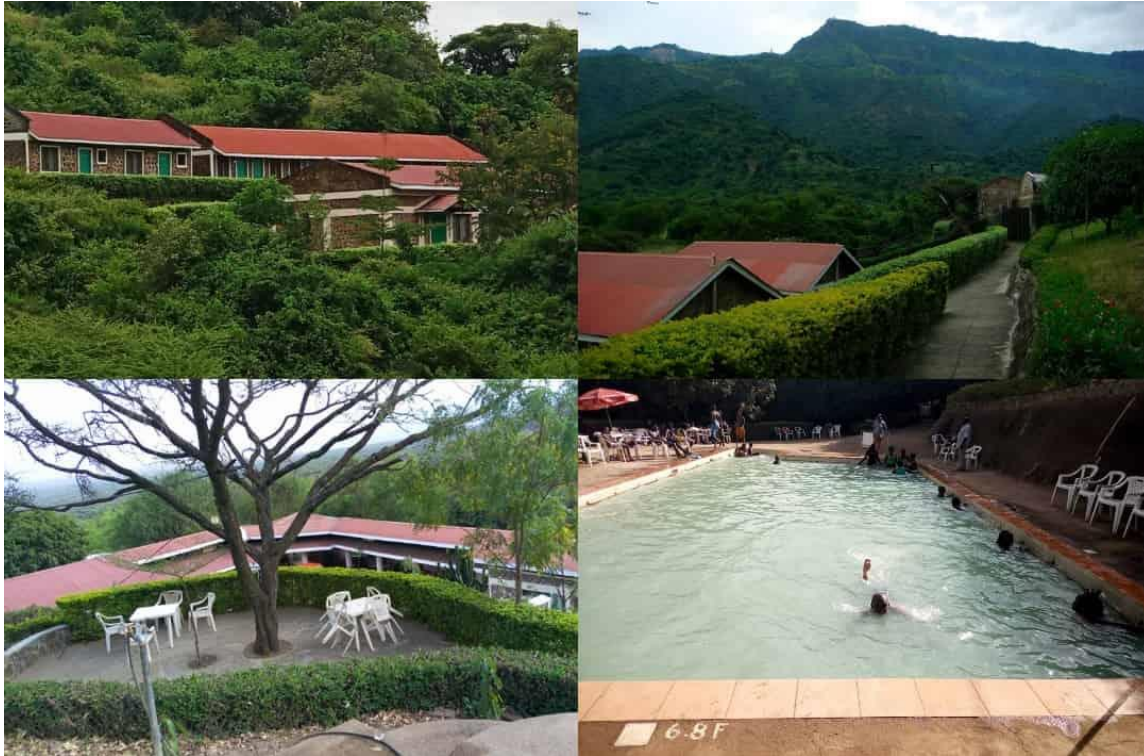

Here is a list of the best hotels in Elgeyo Marakwet County as classified by tourism fund.

Three star hotels.

1.Samich Resort. Bed capacity-12, conferencing capacity-20

It is located off Eldoret-Kaptagat Road. It is a luxury villa that overlooks the escarpments of Kerio Valley. It is an ideal destination for family getaways. It features 3 bedroom cottages and 1 standard cottage that offer luxury accommodation. It also features an on-site restaurant and a bar. Hiking, cycling and paragliding activities are available. Standard charges for accommodation start from KES 7,054. For further inquiries, you can contact them on, +254 714 203 501.

Three star lodge.

1.Kerio View Hotel. Bed capacity 24, conferencing capacity, 50

It is located along the Kerio View Road, Singore. It features state of the art conference facilities, a restaurant that offers a la carte menu, a well-stocked bar that serves both alcoholic and non-alcoholic drinks, free wifi, luxury accommodation in elegantly designed and spacious guest rooms, fitness centre, barbecue grills, picnic area, concierge service and laundry service. Standard charges for accommodation start from KES 8,114. For further inquiries, you can contact them on, +254 020 203 9559/ +254 722 781 916.

Non classified hotels.

1.Sego Safari Lodge. Bed capacity-42, conferencing capacity-100

It is situated in the lush Kerio Valley. It offers a tranquil environment to those who want to get away from the hustle and bustle of the town centre. It features a swimming pool, an onsite restaurant, conference facilities, luxury accommodation in en-suite rooms and gardens for holding events such as weddings and other parties. Standard charges for accommodation start from KES 4,200. For more information, you can contact them on, 0705 561 352/0739 675 006.